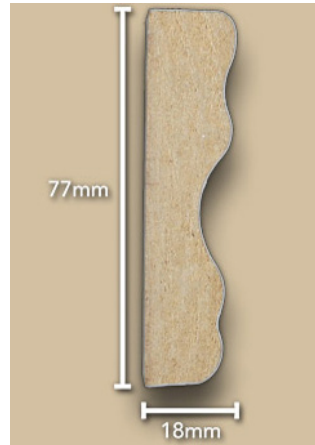

Siena

Slab

Insist on DAGIGA PRESSED Thermofoil Products

CR#40

CR#41

CR#42

CR#43

CR#45