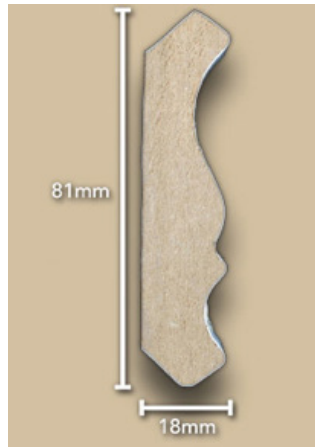

Siena

Slab

Insist on DAGIGA PRESSED Thermofoil Products

CR#40

CR#41

CR#42

CR#43

CR#45