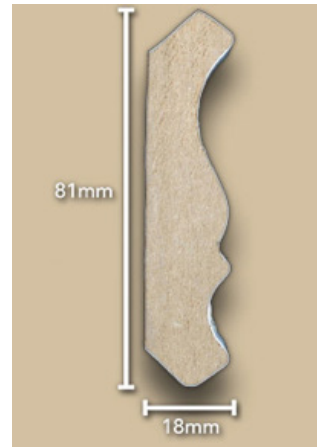

Siena

Slab

Insist on DAGIGA PRESSED Thermofoil Products

CR#40

CR#41

CR#42

CR#43

CR#45